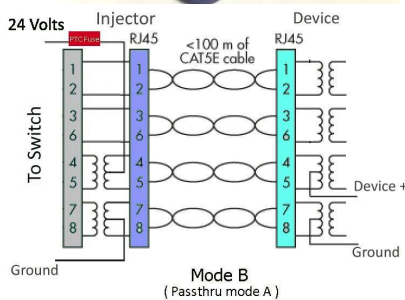

GPOE-4B

for Mikrotik and Ubiquiti - power for 4 Gigabit devices with 24 volts

- PoE-World brand PoE injector, proven since 2011
- 4 Port Gigabit Ethernet Injector
 - 4 Shielded RJ-45 LAN
 - 4 Shielded RJ-45 LAN+POE
 - 10/100/1000 data rates
- Injector: 115mm x 45mm x 25mm including 10mm tabs
- Power supply: 122mm x 53mm x 34mm plus 12mm on each side for the tab
- Wall mount - stackable
- 1000 ma automatic resettable fuse on each port
- Same voltage to all ports power is shared as needed by the devices
- Use with any Ethernet switch
 - PoE or non-PoE switches
- Standard power connector
 - 2.1mm x 5.5mm
- LED status indicator
 - Green normal voltage
 - Red for reverse polarity
- Operating Temperature
 - 0 to 65 deg C
- Mode B operation
 - pins 7,8 (-)
 - pins 4,5 (+)
 - reversible with WS-Cisco adapter
- Mode A passthru
- Technical support: poe-world.com
- Select the power supply you need 30, 60 or 120 watts
- Power is always on
 - no autonegotiation

Power Input

| Device Spec | Mode B - DC Input RJ45 pins 4,5+ 7,8- | Note |
|----------------------|--|--|
| Ubiquiti Mikrotik | 24 volts | Up to 24 watts per port |
| Canopy Cambium | 24 Volts reverse | Use the WS-Cisco or CS-Rj45 Reversing cable |