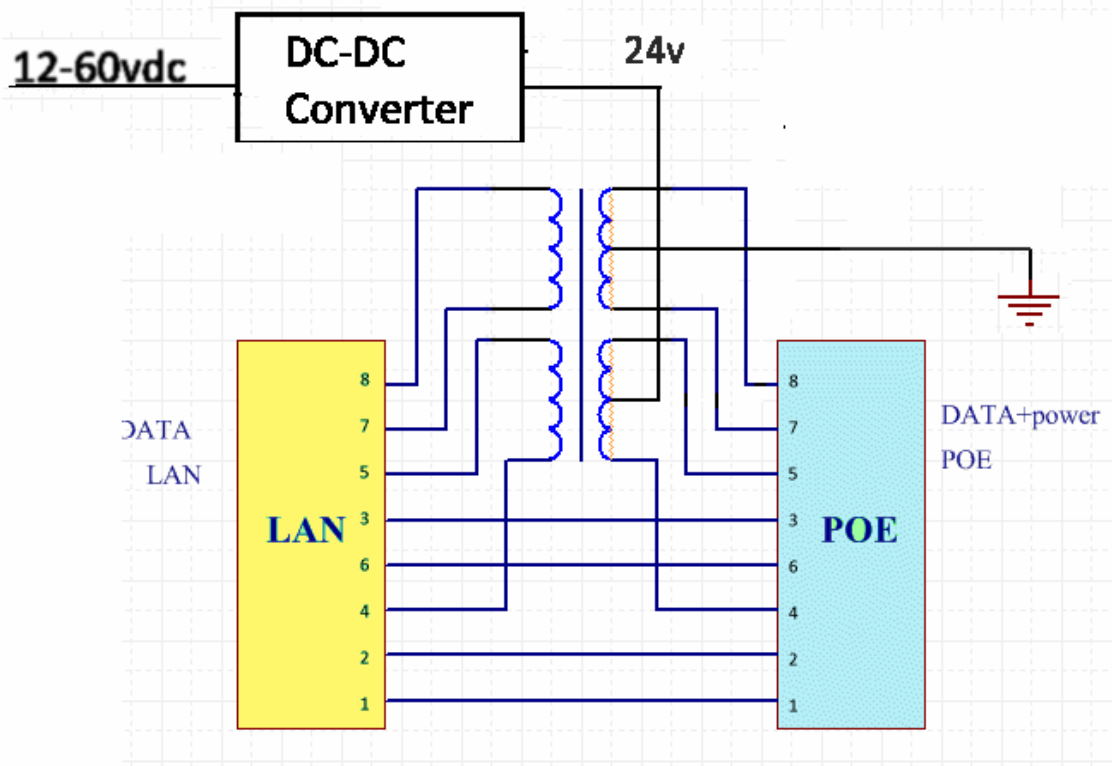

PoE World

World Class
Injectors Switches Splitters
Extenders Testers

Our Locations and Partners :

PoE-Texas
Austin Texas

PoE-World
Shenzhen
China

<http://poe-world.com>

GAT-24v30w
Injector for
802.3at devices

10/100/1000 injector. 24v Passive Output 12 to 60 vdc input

- 1 Port Gigabit Ethernet
 - 1 Shielded RJ-45 LAN
 - 1 Shielded RJ-45 LAN+POE
 - 10/100/1000 data rates
- Size: 3 x 1.3 x .8 inches (76 mm x 29mm x 22mm)
- Wall mount
- Use with any Ethernet switch
- Standard power connector
 - 2.1mm x 5.5mm
- Mode B operation
 - pins 4-5 (+)
 - pins 7-8 (-)

- LED status indicator
- Operating Temperature
 - 0 to 65 deg C
- Ideal for IP Cameras, VOIP phone, WiFi Access Points
- Technical support: poe-world.com
- Passive 24v PoE
 - no auto-negotiation
- 12 volts to 60 volts input
- Maximum power out - 30 watts